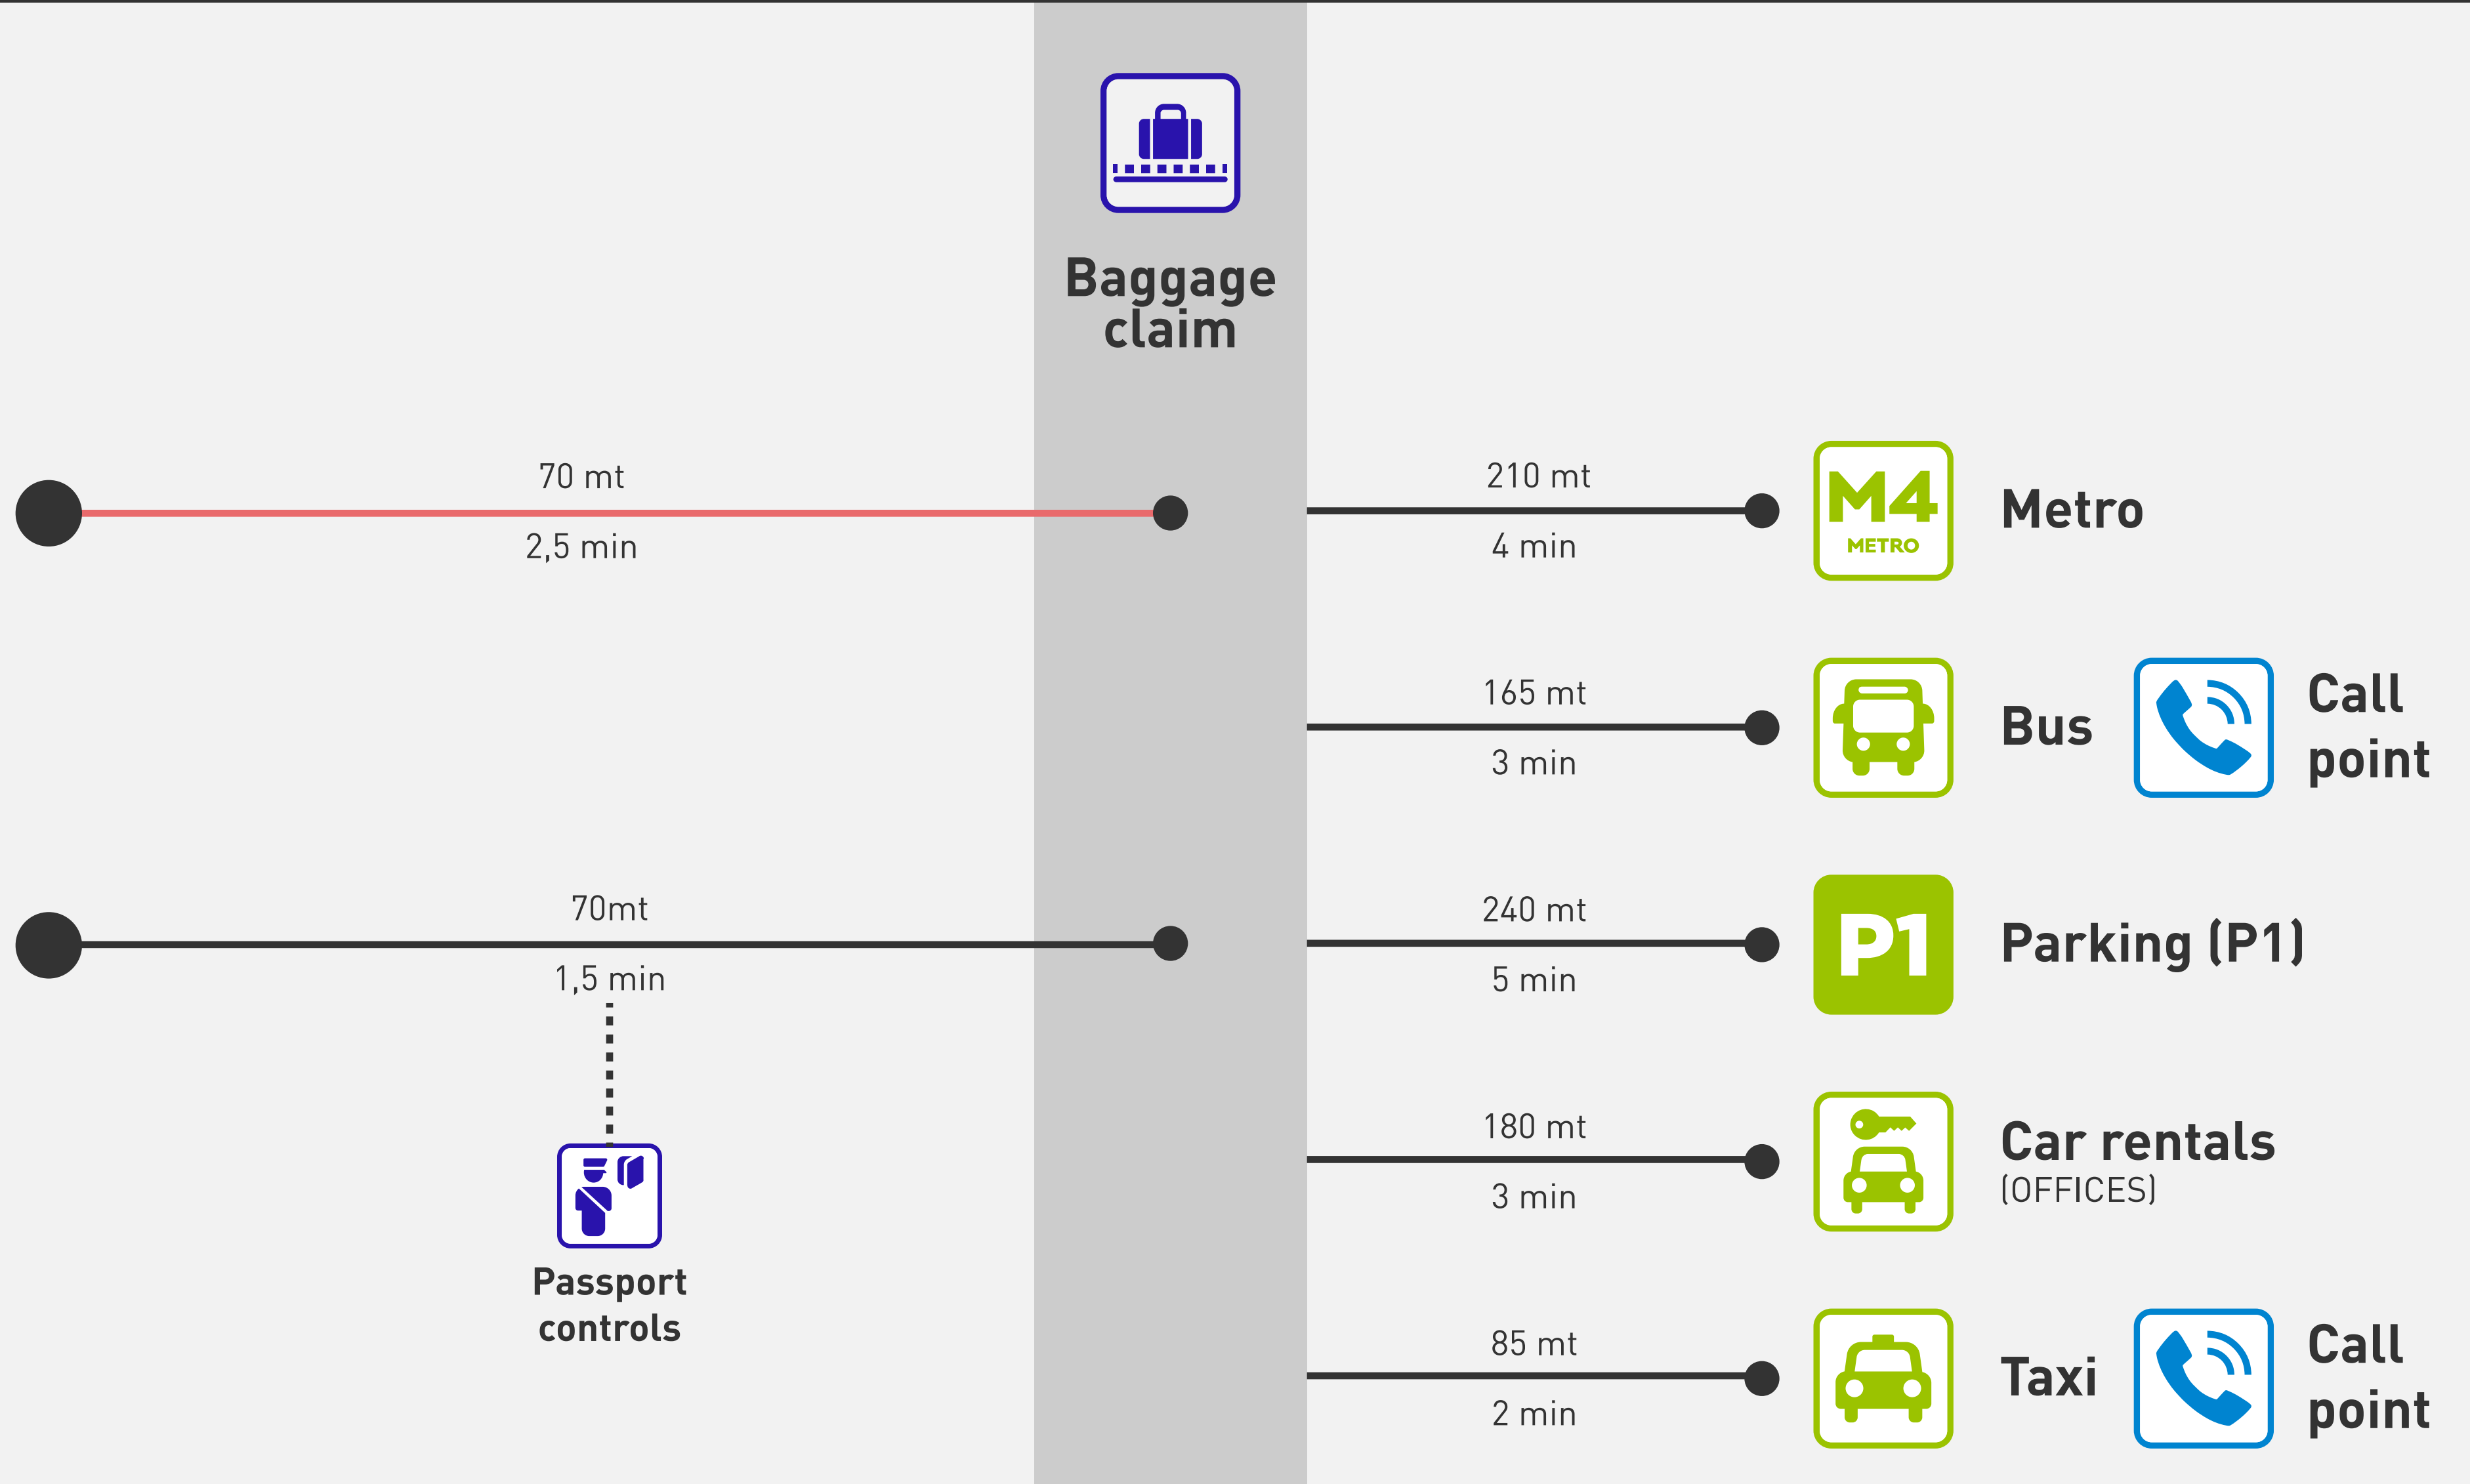


 The route includes elevators or stairs for passage between floors

 The route includes Passport Control

Schengen flights Gate area

Non-Schengen flights Gate area

 The route includes elevators or stairs for passage between floors

 Points dedicated to PRM

 The route includes Passport Control

Metro

Bus

Parking (P1)

Car rentals (STALLS)

Taxi