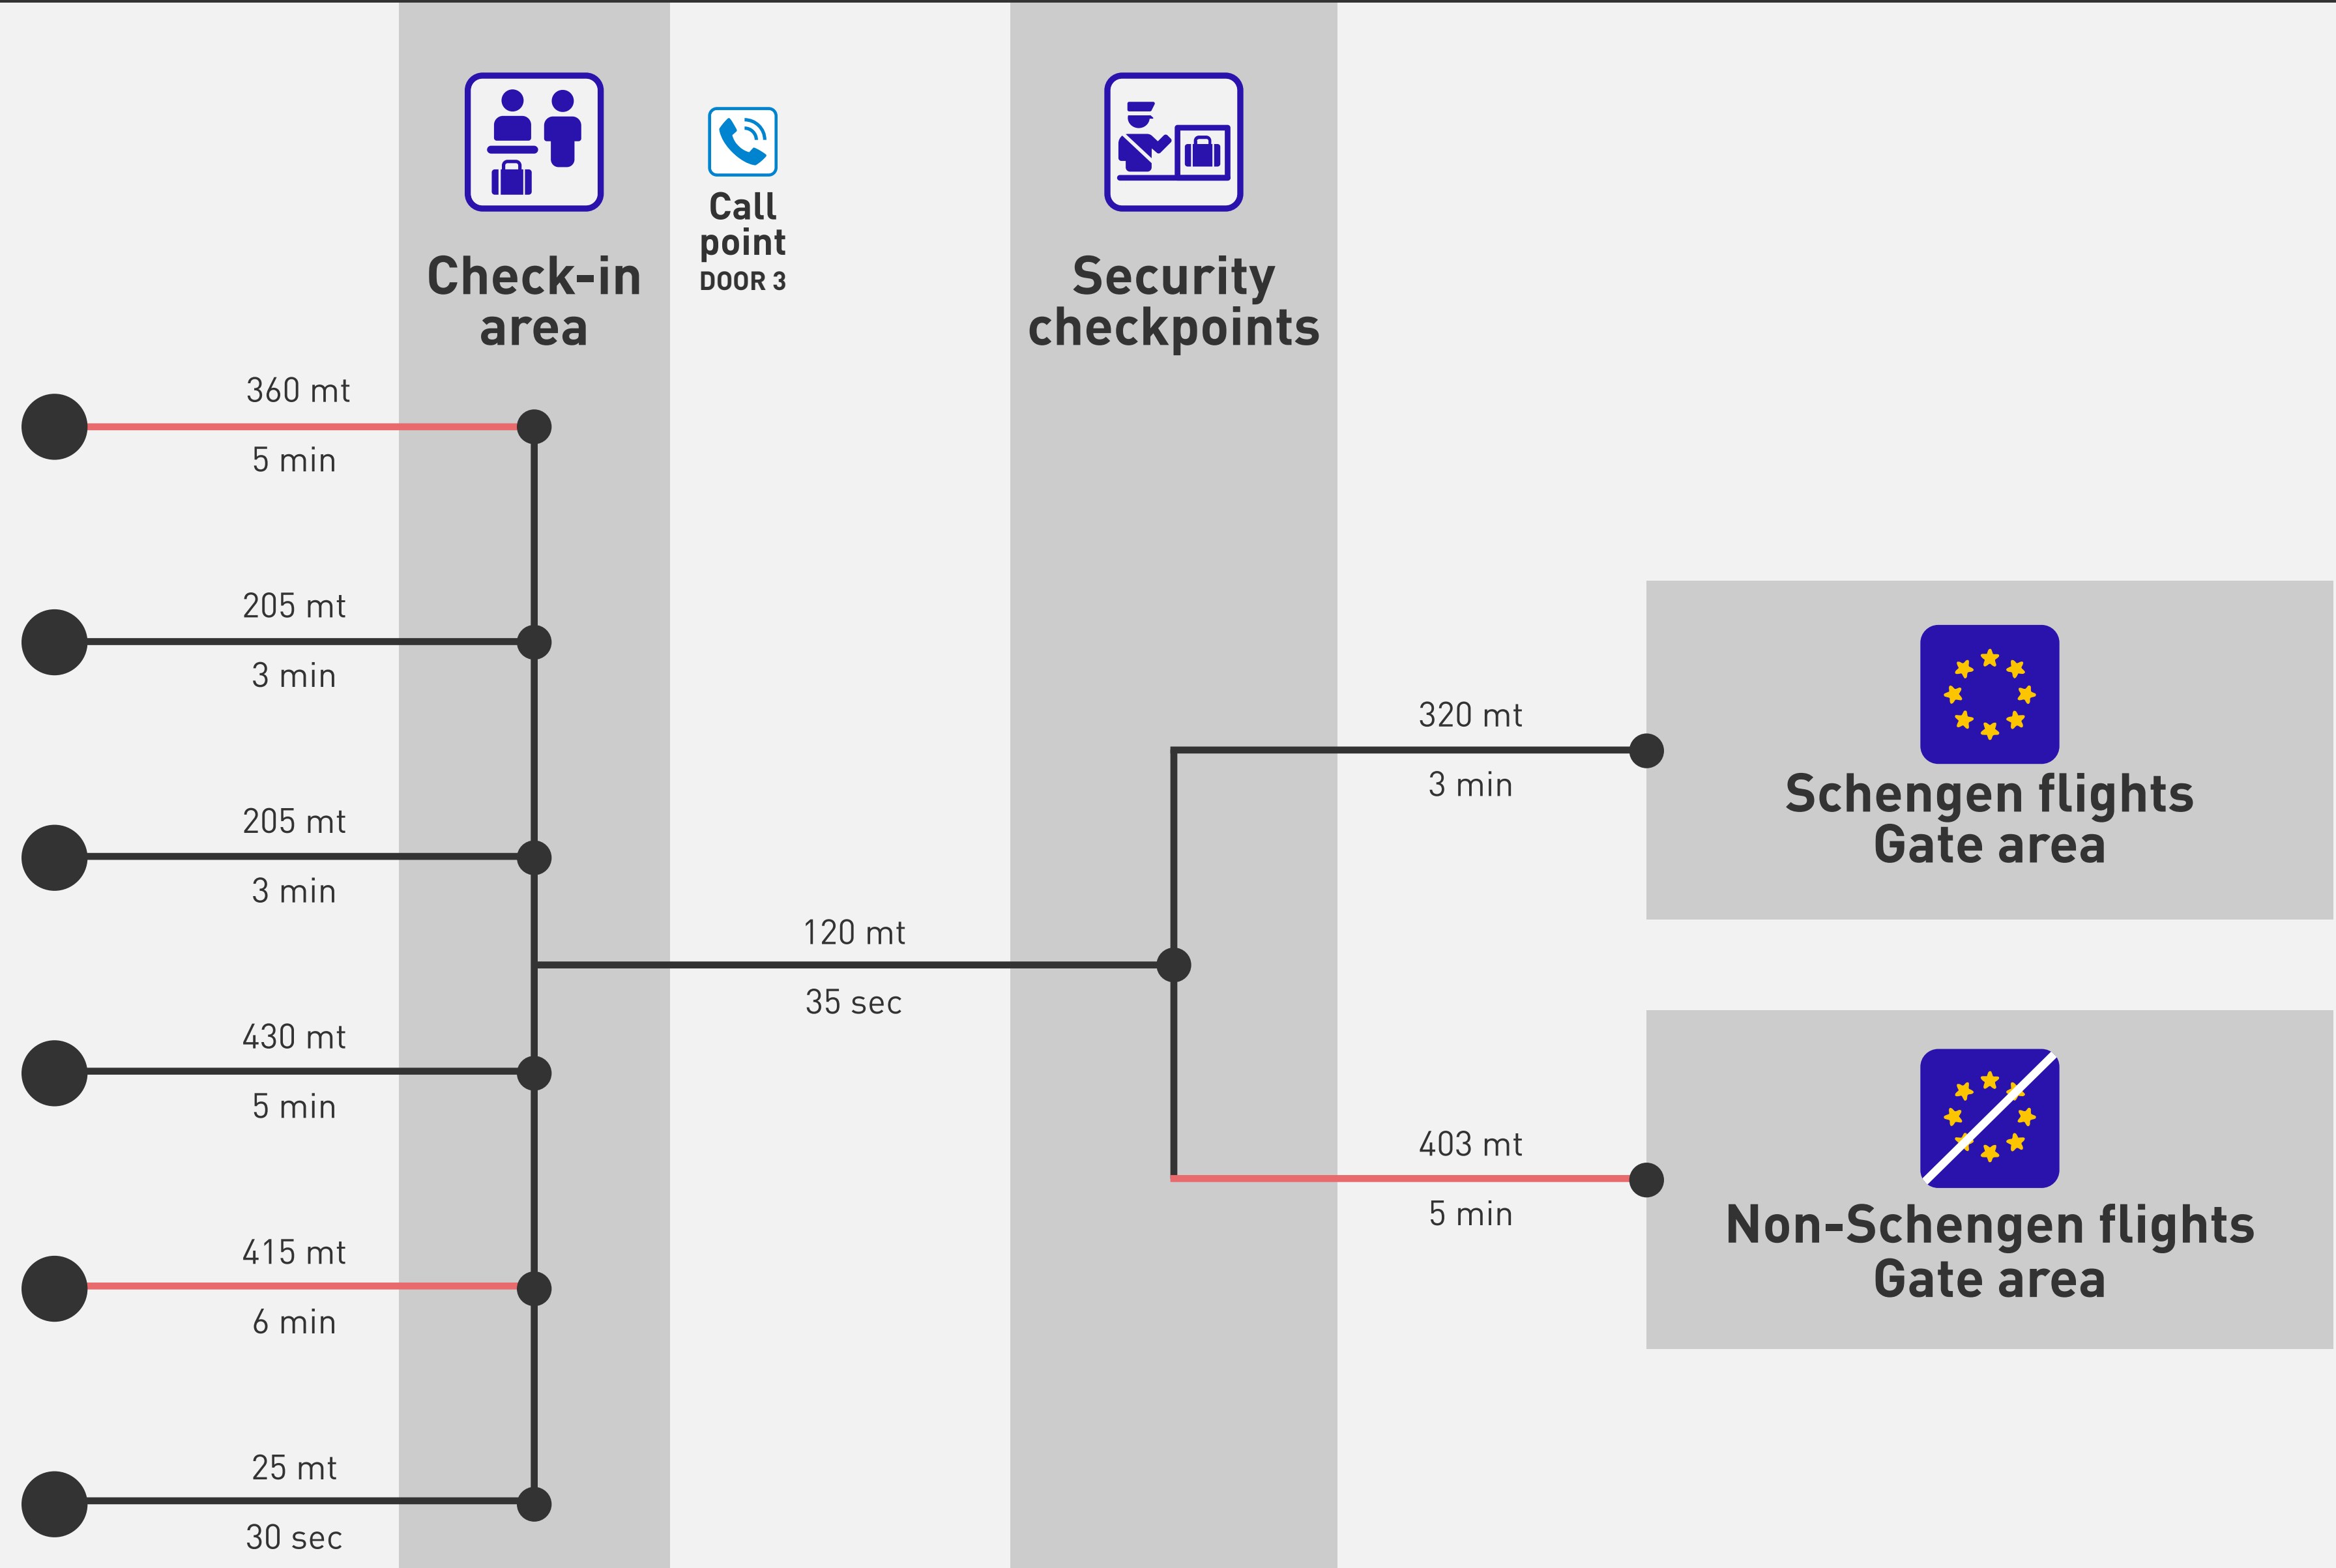

Milan Malpensa Airport | Distances and travel times (approximate estimates)

Departures

The route includes elevators or stairs for passage between floors

Points dedicated to PRM

The route includes Passport Control

Milan Malpensa Airport | Distances and travel times (approximate estimates)

Arrivals

— The route includes elevators or stairs for passage between floors

- - - - The route includes Passport Control

Schengen arrivals area*

 Points dedicated to PRM

 The route includes Passport Control

  **Train**

Call point  **Bus**

 **Shuttle T1-T2**

  **Parking (P5)**

Call point  **Car rentals**

 **Taxi**

Milan Malpensa Airport | Distances and travel times (approximate estimates)

 The route includes elevators or stairs for passage between floors

 The route includes Passport Control

Schengen arrivals area

Non-Schengen arrivals area