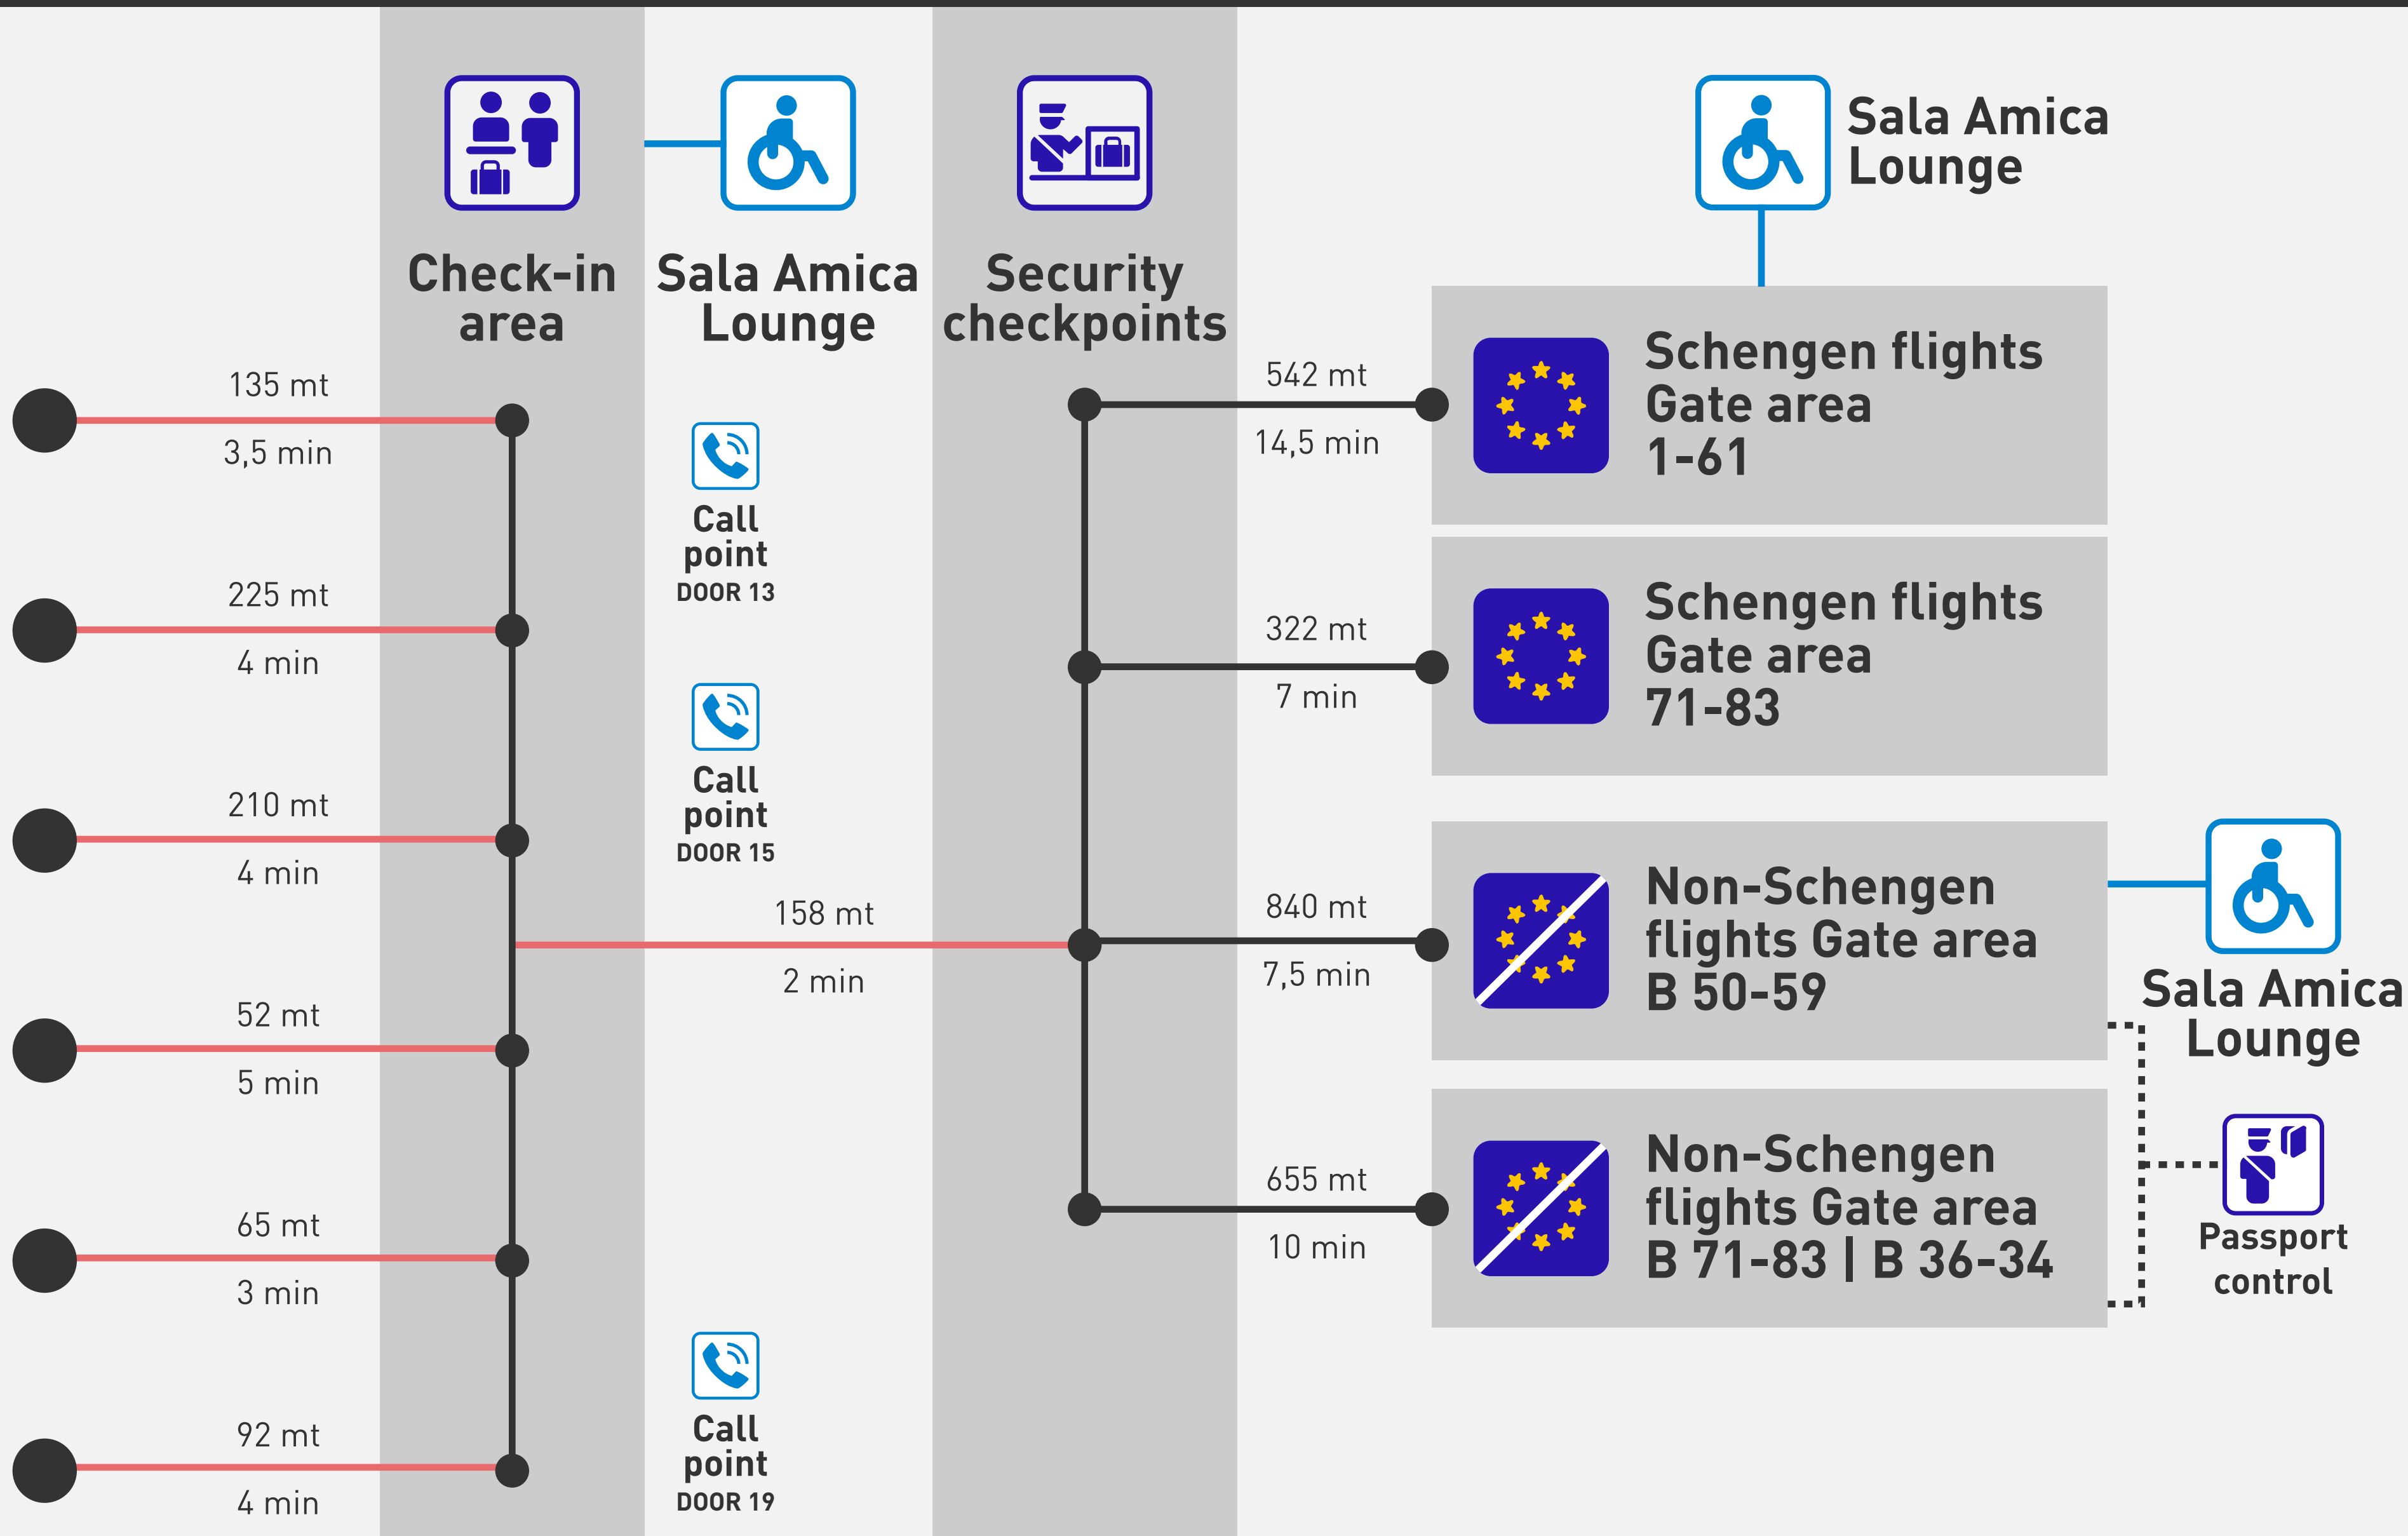

Milan Malpensa Airport | Distances and travel times (approximate estimates)

Departures

The route includes elevators or stairs for passage between floors

Points dedicated to PRM

The route includes Passport Control

Milan Malpensa Airport | Distances and travel times (approximate estimates)

Arrivals

— The route includes elevators or stairs for passage between floors

- - - - The route includes Passport Control

Schengen arrivals area*

Non-Schengen arrivals area*

*The area provides two different paths to reach the baggage claim area

Milan Malpensa Airport | Distances and travel times (approximate estimates)

 The route includes elevators or stairs for passage between floors

Milan Malpensa Airport | Distances and travel times (approximate estimates)

 The route includes elevators or stairs for passage between floors

 The route includes Passport Control

Schengen arrivals area

Non-Schengen arrivals area