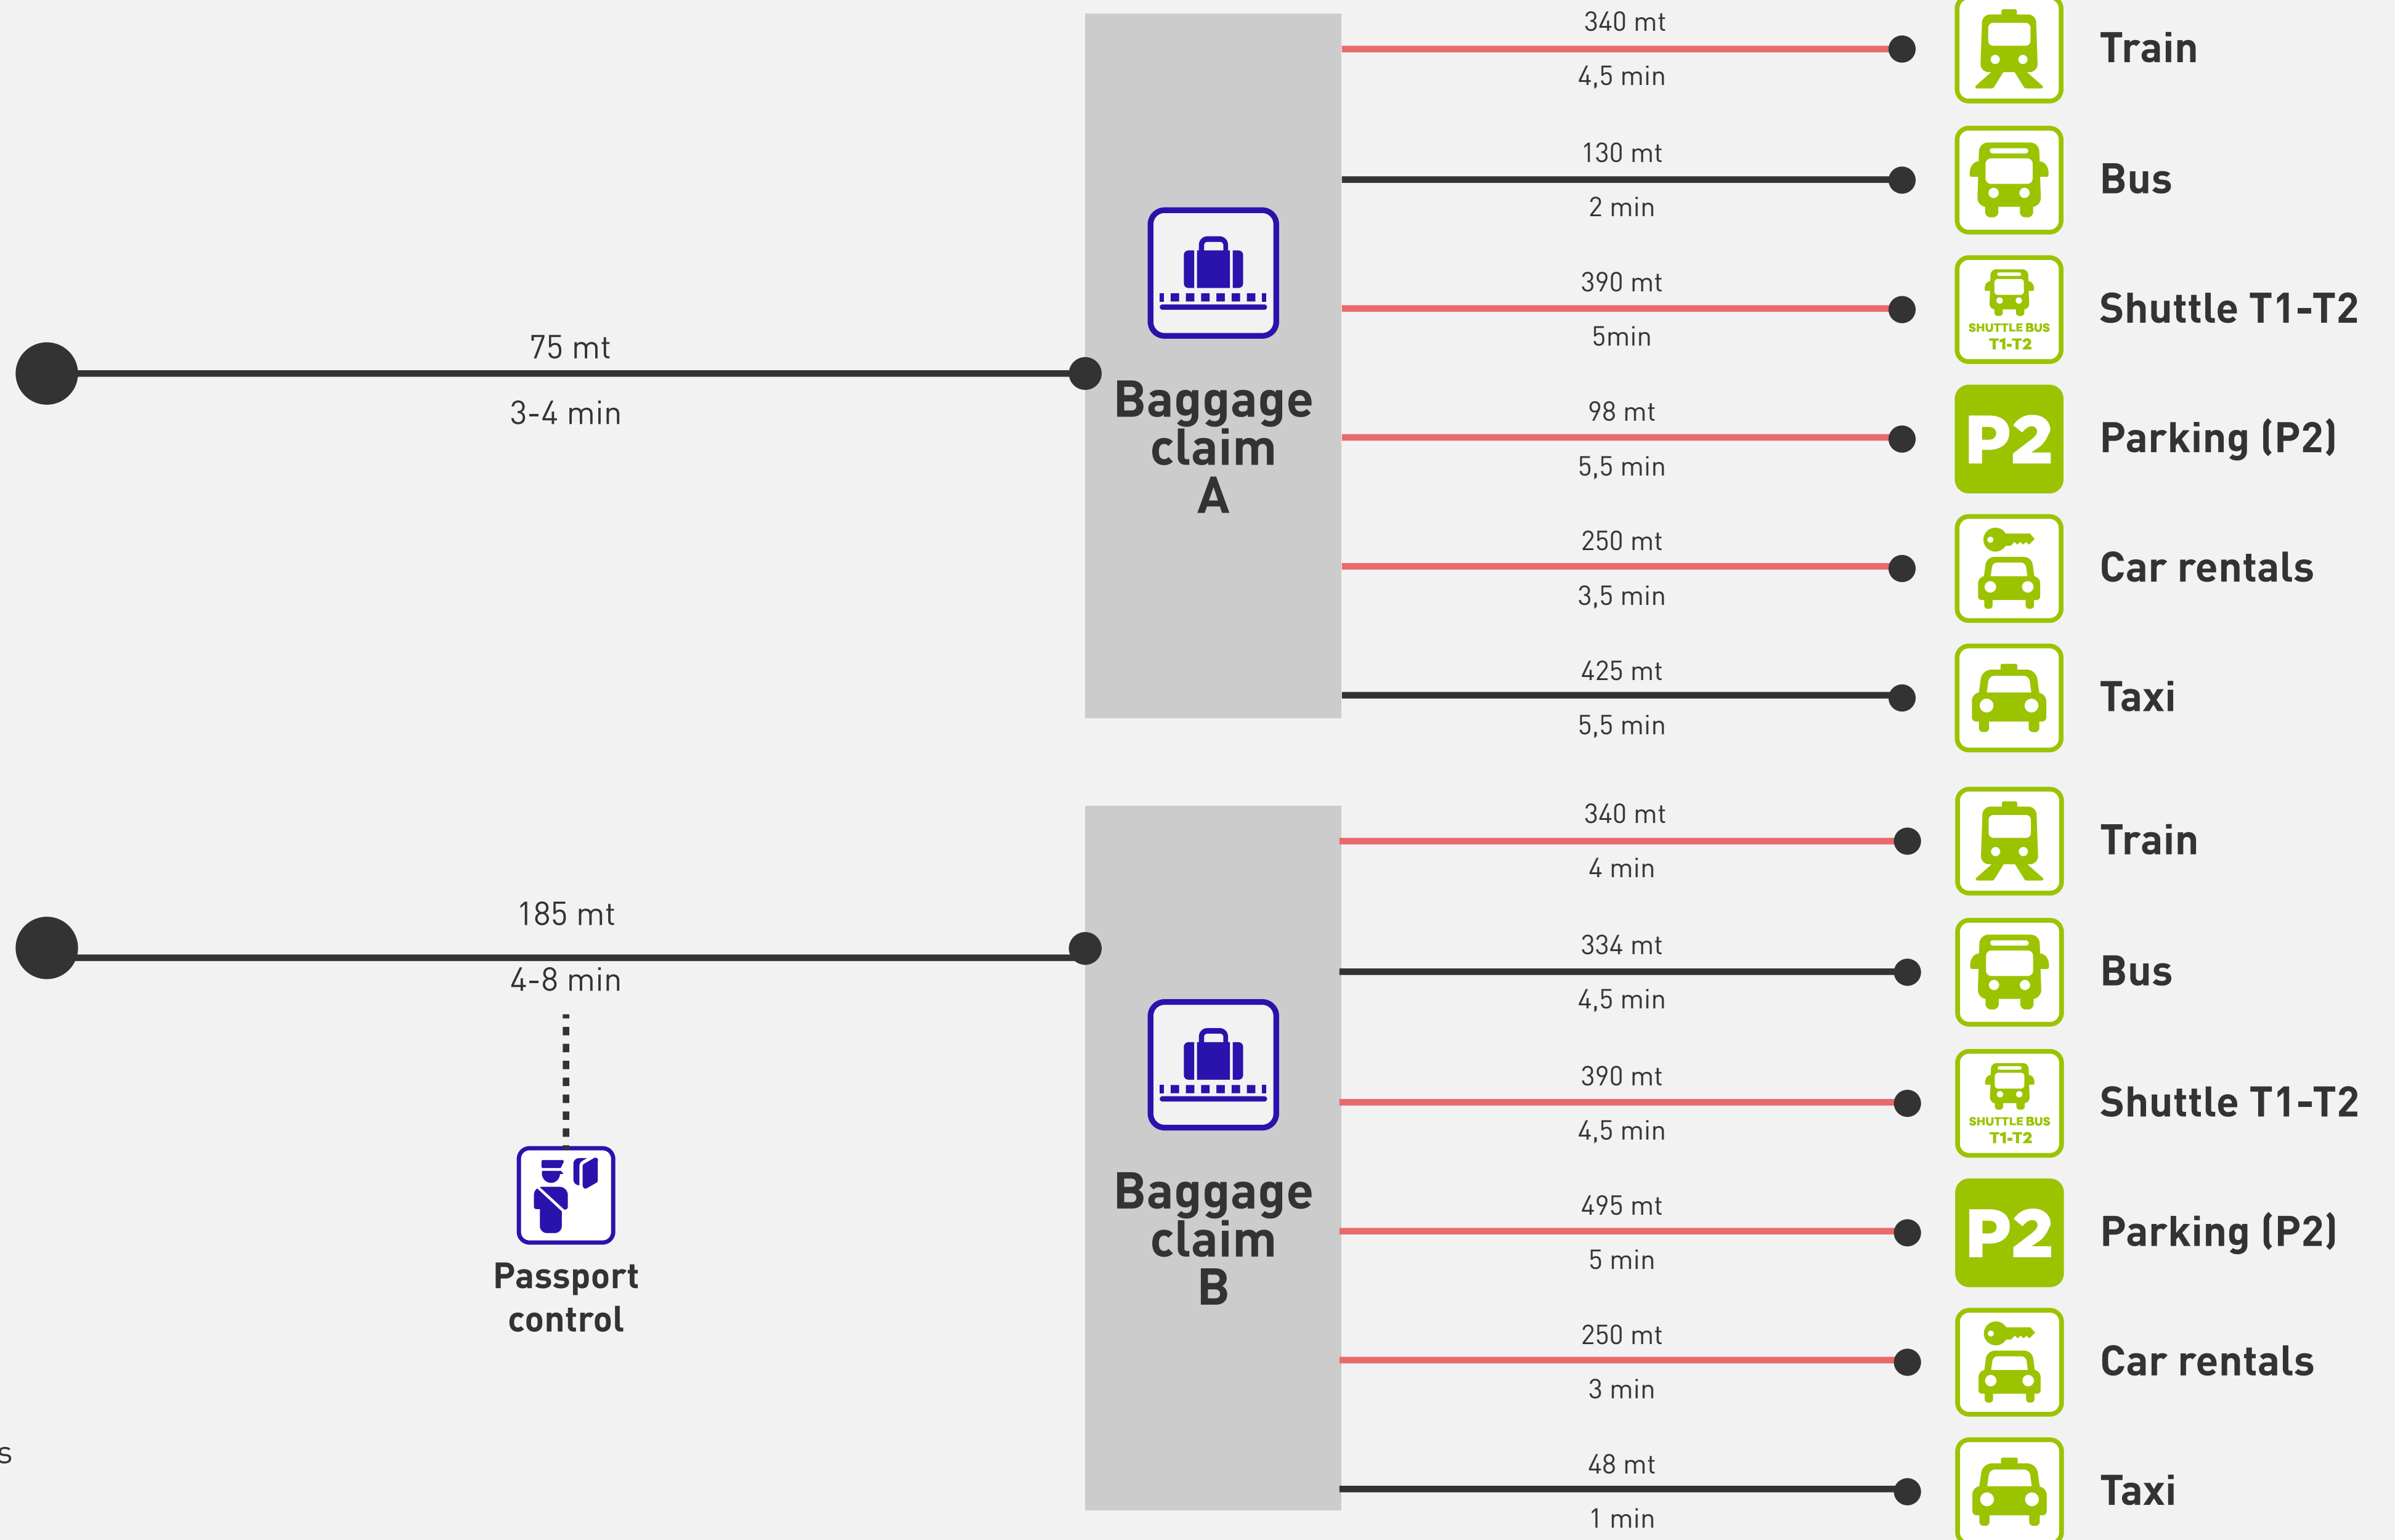

Milan Malpensa Airport | Distances and travel times (approximate estimates)

Departures

The route includes elevators or stairs for passage between floors

Points dedicated to PRM

The route includes Passport Control

Milan Malpensa Airport | Distances and travel times (approximate estimates)

Arrivals

— The route includes elevators or stairs for passage between floors

- - - - The route includes Passport Control

Schengen arrivals area*

Non-Schengen arrivals area*

*The area provides two different paths to reach the baggage claim area

Milan Malpensa Airport | Distances and travel times (approximate estimates)

 The route includes elevators or stairs for passage between floors

Milan Malpensa Airport | Distances and travel times (approximate estimates)

 The route includes elevators or stairs for passage between floors

 The route includes Passport Control

Schengen arrivals area

Non-Schengen arrivals area